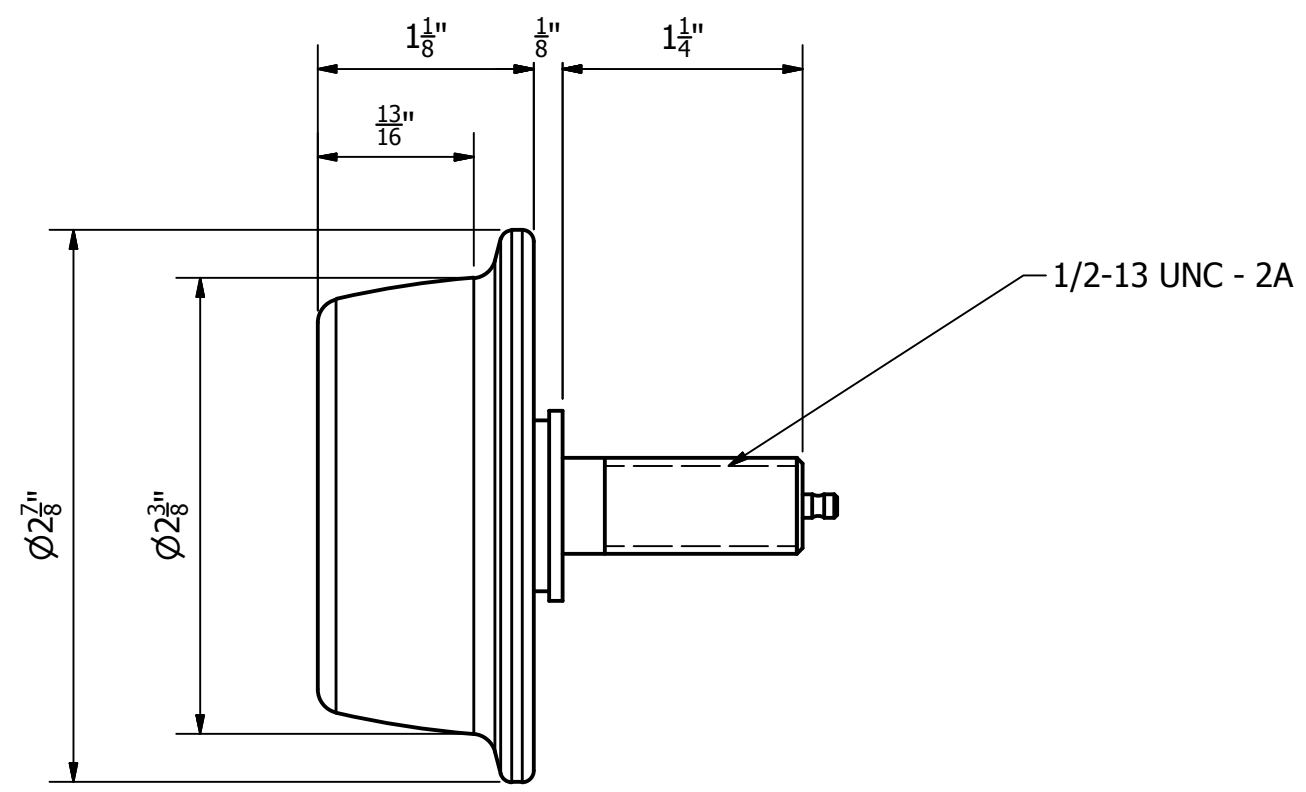

4 3 2 1

S238CT278-12

DRAWN jkm	4/20/2010	 GREY HUB[®] <i>A Division of Versa Handling Company</i>		
CHECKED		TITLE		
QA				
MFG				
APPROVED		SIZE B	DWG NO CROWN TREAD WHEELS	REV
		SCALE	SHEET 1 OF 12	

4 3 2 1