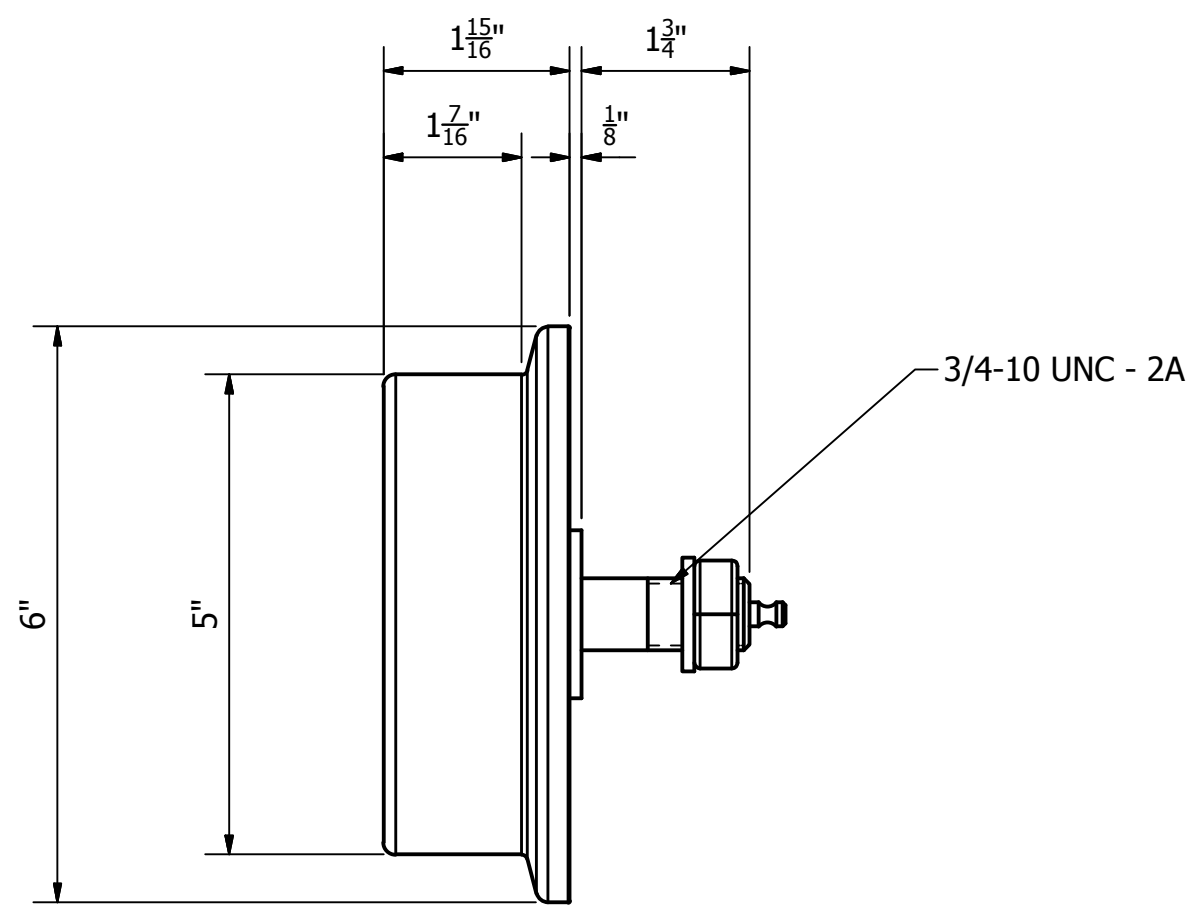

4 3 2 1

D500FT600-34-134

DRAWN jkm	4/18/2010	 GREY HUB® <i>A Division of Versa Handling Company</i>		
CHECKED				
QA		SIZE B DWG NO REV		
MFG				
APPROVED		SCALE SHEET 11 OF 12		
		FLAT TREAD WHEELS		

B

B