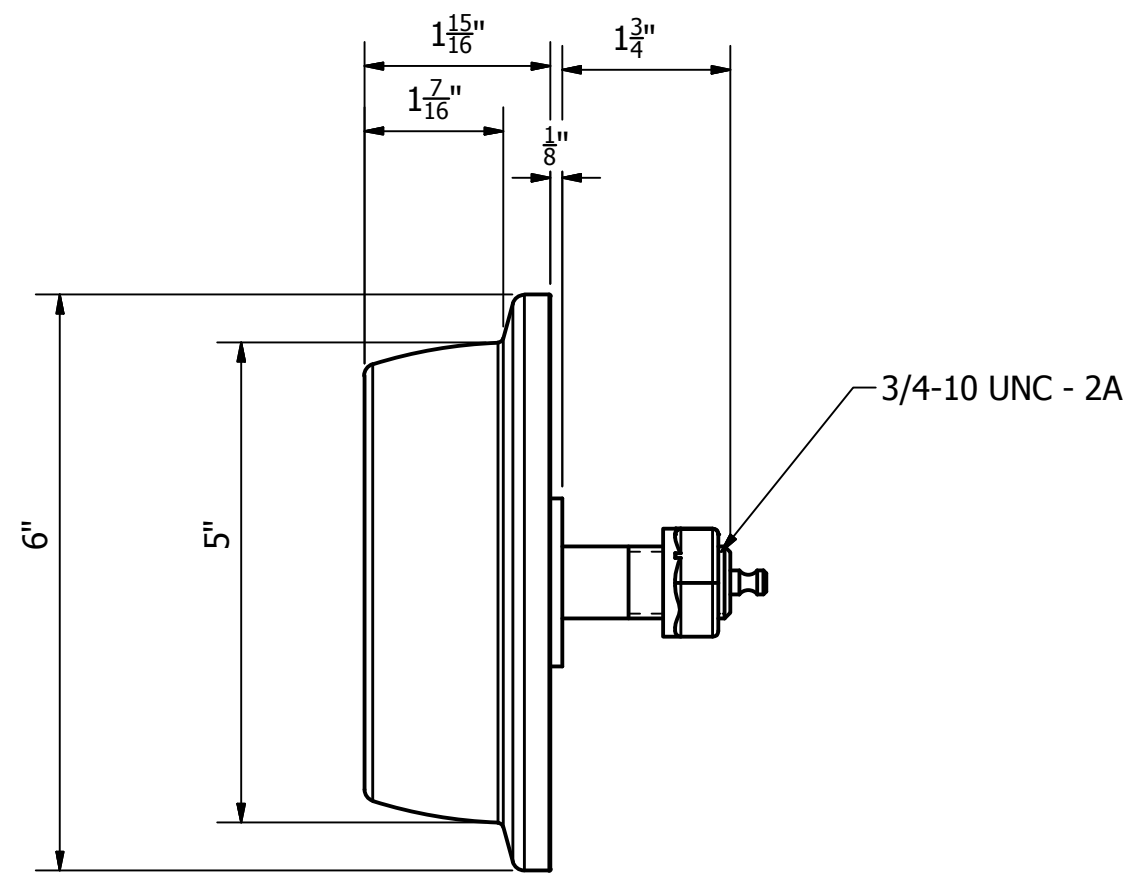

4 3 2 1

D500CT600-34-134

DRAWN jkm	4/20/2010	 <i>A Division of Versa Handling Company</i>		
CHECKED				
QA		TITLE		
MFG				
APPROVED				
		SIZE B	DWG NO CROWN TREAD WHEELS	REV
		SCALE	SHEET 11 OF 17	

B

B

A