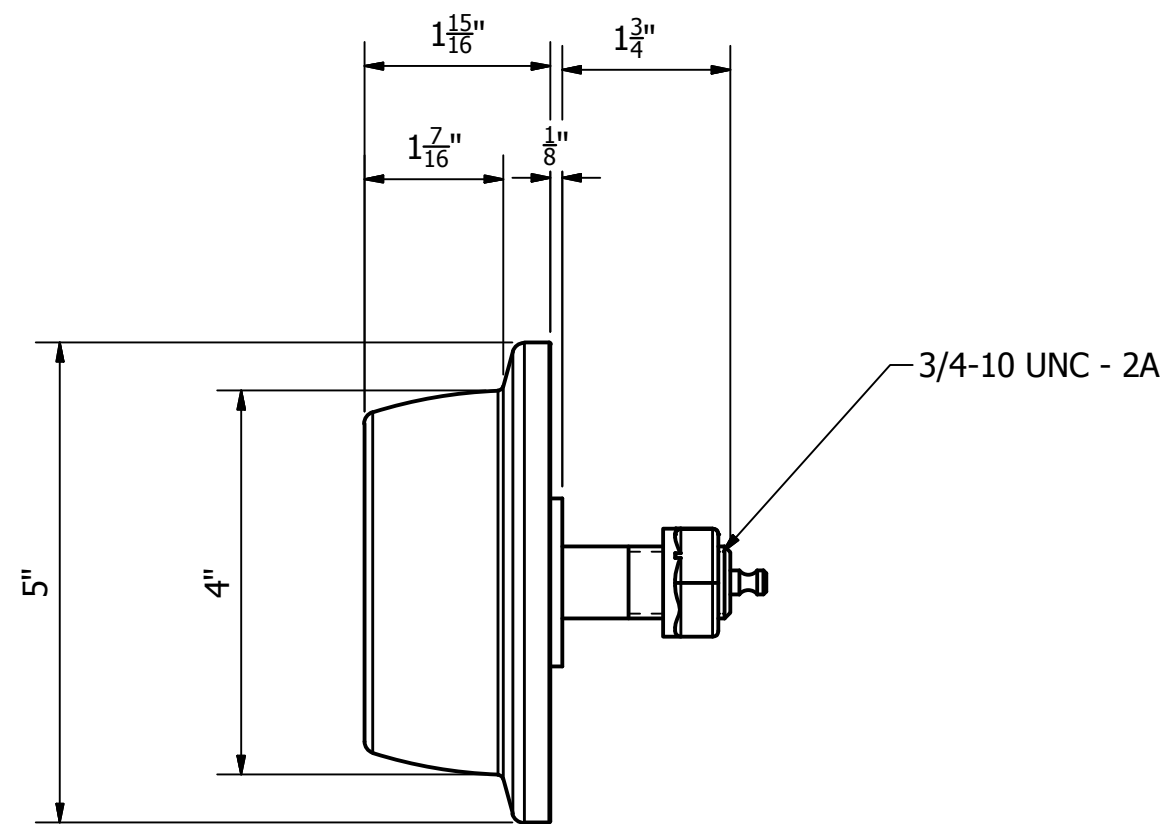

4 3 2 1

D400CT500-34-134

DRAWN jkm	4/20/2010	 GREY HUB® <i>A Division of Versa Handling Company</i>		
CHECKED				
QA		TITLE		
MFG				
APPROVED				
		SIZE B	DWG NO CROWN TREAD WHEELS	REV
		SCALE	SHEET 5 OF 17	