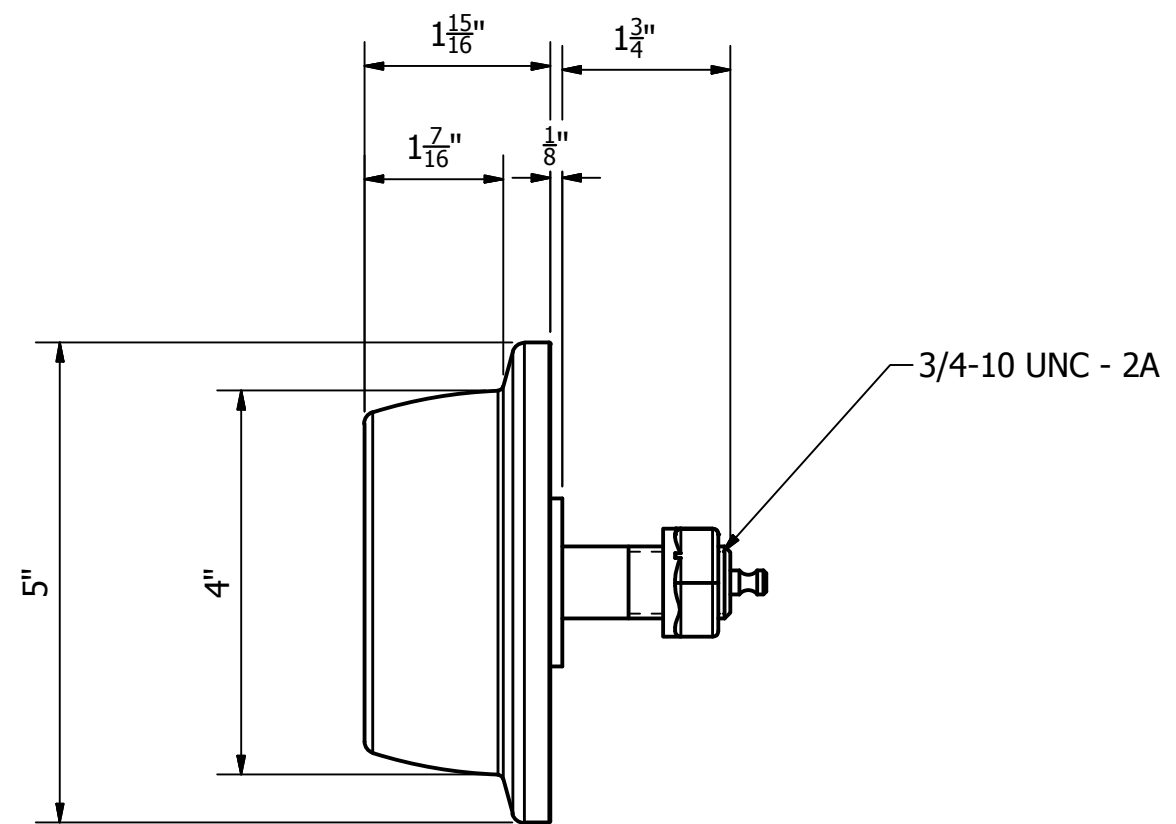

4 3 2 1

D400CT500-34-134

DRAWN jkm	4/20/2010	 GREY HUB® <i>A Division of Versa Handling Company</i>		
CHECKED				
QA		SIZE B		
MFG				
APPROVED		CROWN TREAD WHEELS		REV
		SCALE		SHEET 5 OF 17

B

B

A

A

4